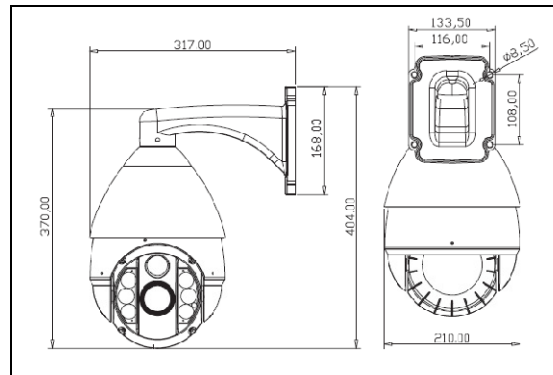

Video Output	RJ45 10M/100M adaptive Ethernet port
Power Supply	DC12V/5A
Protection	IP66, TVS3000V lightning/ surge protection
Work Temperature	-10°C+40°C
Work Humidity	<90%
Power	≤51W
Pan/tilt Range	Pan: 360° Tilt: 180°
Pan/tilt Speed	Pan: 0.5°~220°/ sec Tilt: 0.5°~110°/ sec
Preset	128 max . call preset speed: 200°/sec
PTZ Function	The deepest proportional speed adjustable; memory against power off; auto scan; click centered; check box zooming.
Pan Scan	1 zone scan, 360° continuous scan, 360° intermittent scan
Frame Scan	4
Cruise	4, 27presets/cruise
OSD	English
Tour	1
Zone	set 8 zones, support zone scan
RTC	set any functions at any time
Focus Mode	Manual/Auto
Exposure Mode	Auto Exposure/Auto White Balance/Auto Gain

Ordering Information

TVS-150R	36X IR Outdoor AHD High Speed Dome 960P
TVS-150RH	36X IR Outdoor AHD High Speed Dome 1080P
TVS-150RH-IP	36X IR Outdoor IP High Speed Dome 1080P

As a company of innovation, TVS Security reserves the right to change product specifications without notice. For the latest product specifications, visit TVS Security online www.tvsssecurity.com or contact your TVS Security sales representative.